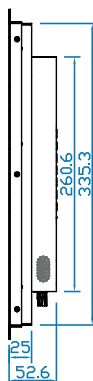

ID-HE21Pw 21" Full HD High Brightness Widescreen LCD Panel w/ LED-backlit Display

Display Benefits

- ▶ 21.5" widescreen LCD with high brightness 1000 cd/m², **Full HD** 1080p resolution
- ▶ PIP & Picture by Picture viewing efficiency
- ▶ Green LED-backlit panel technology
- ▶ Rugged construction against external impact

Universal open frame mounting

Basic I/O

AV3.0 upgrade I/O with advanced features

Specifications

• LCD Panel

Size (diagonal) :	21.5" Widescreen TFT
Max resolution :	1920 x 1080
Brightness (cd/m ²) :	1000
Backlight :	LED
Colors :	16.7 M
Contrast ratio (typ) :	5000 : 1
Viewing angle (H/V) :	178° x 178°
Active area (mm) :	477 x 268
MTBF (hrs) :	50,000
Signal input :	VGA, DVI-D and HDMI

• Casing Color :

Dark grey (RAL 7037)

• Regulatory :

FCC, CE

• Power

Input :	Auto-sensing 100 to 240VAC, 50 / 60Hz
Consumption :	Max. 84 Watt, Standby 5 Watt

• Dimensions

Product : 574.8 x 52.6 x 366.3 mm / 22.6 x 2.1 x 14.4 inch

Diagrams (mm)

Front View

Side View

Rear View