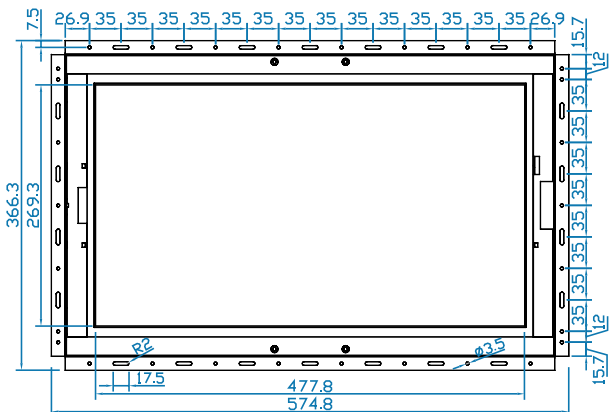

Universal open frame mounting

Basic I/O

AV3.0 upgrade I/O with advanced features

Specifications

• LCD Panel

Size (diagonal) :	21.5" Widescreen TFT
Max resolution :	1920 x 1080
Brightness (cd/m ²) :	1000
Backlight :	LED
Colors :	16.7 M
Contrast ratio (typ) :	5000 : 1
Viewing angle (H/V) :	178° x 178°
Active area (mm) :	477 x 268
MTBF (hrs) :	50,000
Signal input :	VGA, DVI-D and HDMI

• Casing Color :

Dark grey (RAL 7037)

• Regulatory :

FCC, CE

• Power

Input :	Auto-sensing 100 to 240VAC, 50 / 60Hz
Consumption :	Max. 84 Watt, Standby 5 Watt

• Dimensions

Product : 574.8 x 52.6 x 366.3 mm / 22.6 x 2.1 x 14.4 inch

Diagrams (mm)

Front View

Side View

Rear View